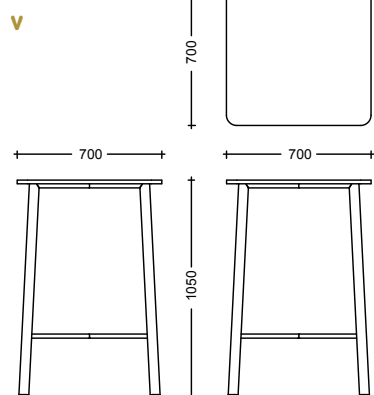

INEKEHANS | COLLECTION

baak bartable

material and colours:

- > metal: 6 ral colours
- > surfaces: plywood, double sided hpl or plywood, double sided desk top

sizes:

- > 70 x 70 x h:105 cm

weight & volume:

- > 8 kg / 0,5 m³

delivery time:

- > max 8 weeks

maintenance:

- > clean with damp cloth

features:

- > comes flatpack

dimensions: