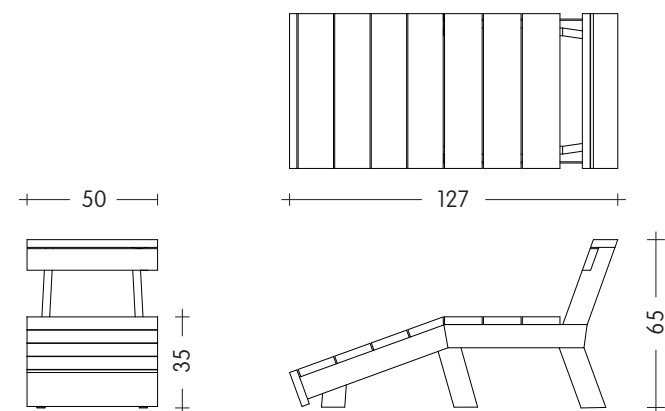

## sizes:

> 50 x 127 x h:65 cm

## dimensions:

v

wood

natural