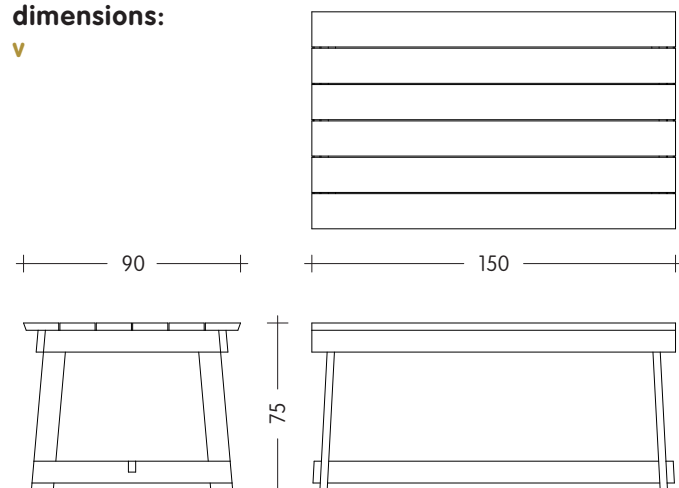

### sizes:

> 150 x 90 x h:75 cm

### dimensions:

v

wood

natural