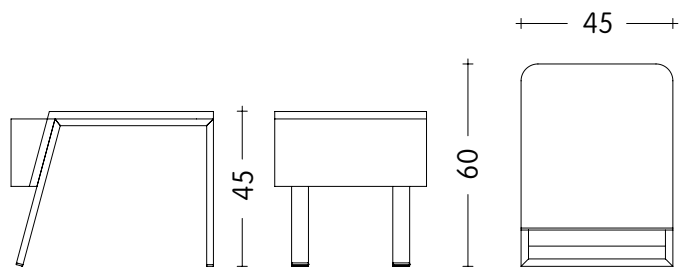

INEKEHANS | COLLECTION

wing desk low

material and colours:

- > metal: 6 ral colours
- > wood: 4 colours natural / stained

sizes:

- > 45 x 60 x h:45 cm

weight & volume:

- > 10 kg / 0,124 m³

delivery time:

- > max 8 weeks

maintenance:

- > clean with damp cloth

features:

- > side table
- > storage for books or magazines

dimensions:

v