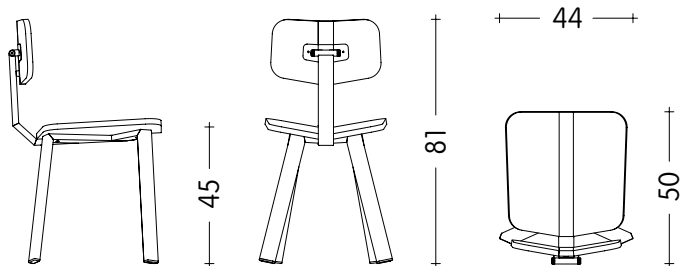

INEKEHANS | COLLECTION

swing chair high

material and colours:

- > metal: 6 ral colours
- > wood: 4 colours natural / stained

sizes:

- > 44 x 50 x h:81 cm

weight & volume:

- > 7,5 kg / 0,177 m³

delivery time:

- > max 8 weeks

maintenance:

- > clean with damp cloth

features:

- > flexible swing in back makes comfortable seat

dimensions:

v

wood:

natural ash

red stained

white stained

grey stained

frame:

black (ral 9004)

white (ral 9016)

pink (ral 3015)

yellow (ral 1016)

olive (ral 7034)

grey (ral 7039)