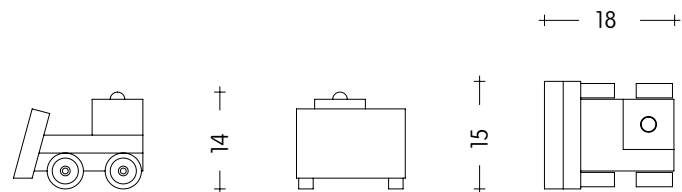

# snow plough

**material:**

> recycled plastic

**sizes:**

> 15 x 18 x h:14 cm

**weight:**

> 0,75 kg

**delivery time:**

**dimensions:**

v

plastics:

white