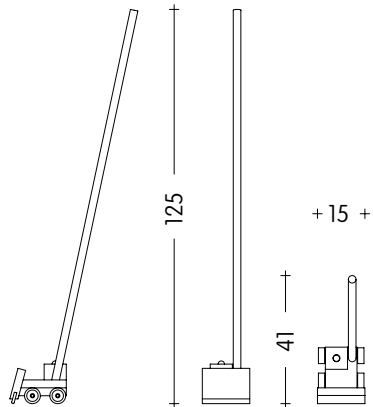

INEKEHANS | COLLECTION

shower plough

material:

> recycled plastic, wooden stick

sizes:

> 15 x 41 x h:125 cm

weight:

> 1,5 kg

dimensions:

v

plastic:

white