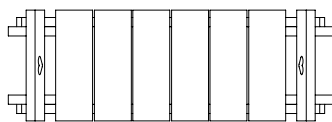

INEKEHANS | COLLECTION

share chairs

material:

> recycled plastic

sizes:

> 30 x 88 x h:60 cm

weight & volume:

> 15 kg / 0,159 m³

delivery time:

> usually in stock max 6 weeks

maintenance:

> clean with soft cloth, water and soap

features:

- > for one or two kids
- > wind, water, salt, acid, UV-resistant
- > suitable for outdoor

dimensions:

>
+ 30 +