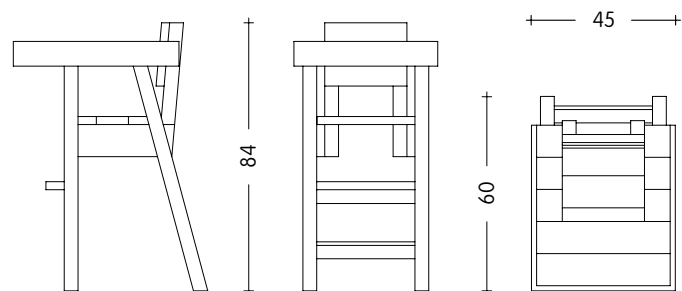

### sizes:

> 60 x 45 x h:84 cm

### dimensions:

v

plastics:

black