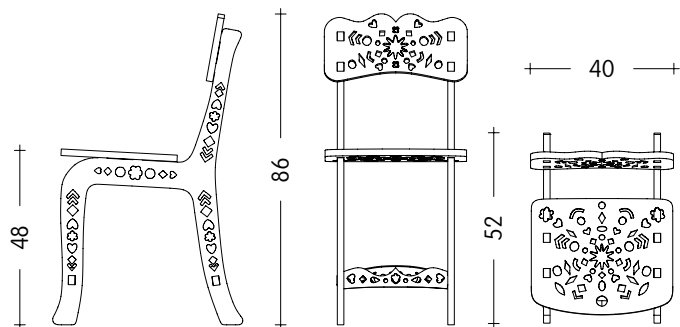

INEKEHANS | COLLECTION

laser chair

material:

> black mdf

sizes:

> 40 x 52 x h:86 cm

weight & volume:

> 4 kg / 0,176 m³

deliverytime:

> max 8 weeks

features:

- > laser cut
- > mat lacker

dimensions:

v

wood:

mdf black