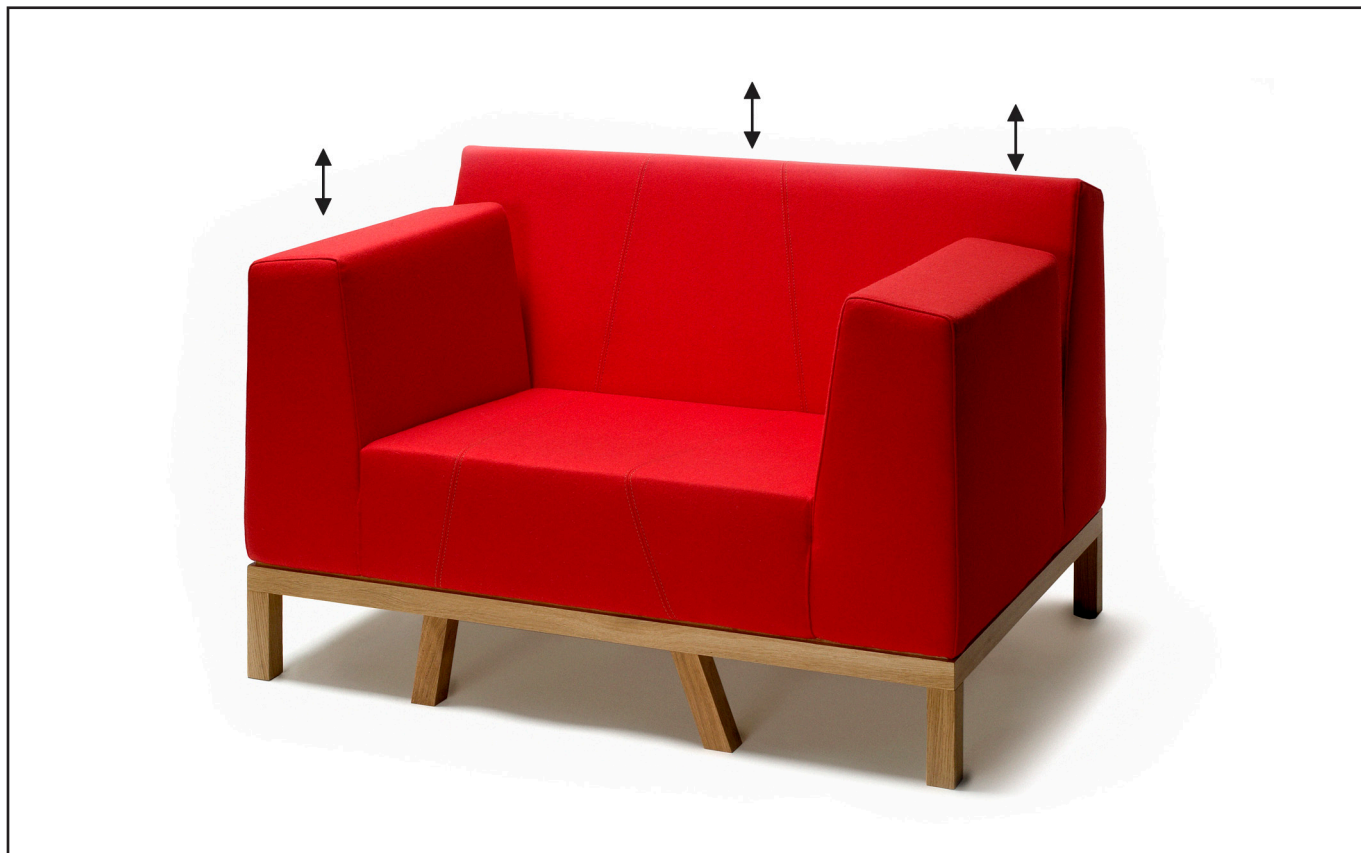

INEKEHANS | COLLECTION

custom made love seat

material:

- > upholstery with oak legs
- > own fabric on request

sizes:

- > 130 x 83 cm
- > custom heights for arms and back

delivery time:

- > to be discussed

features:

- > 1-2 seater
- > custom heights for arms and back

options:

- > low arms
- > high arms
- > work arms
- > low back
- > high back
- > any height arms and back

wood:

oak

kvadrat fabrics (any colors)