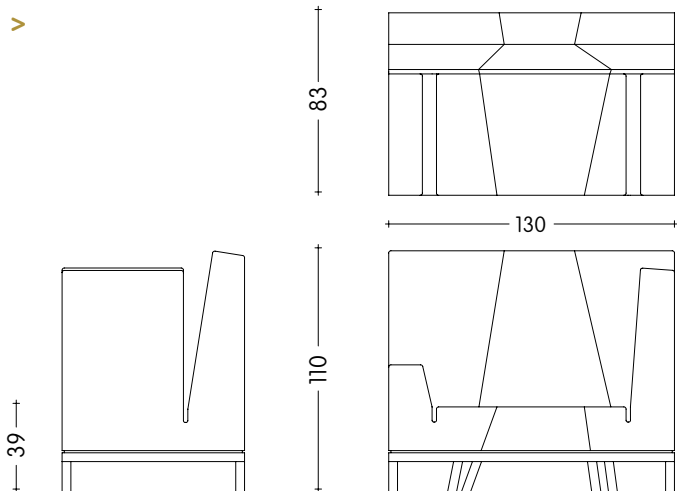

INEKEHANS | COLLECTION

love seat work

material:

- > upholstery with oak legs
- > own fabric on request

sizes:

- > 130 x 83 x h:110 cm

weight & volume:

- > 44 kg / 1,186 m³

delivery time:

- > max 8 weeks

features:

- > 1-2 seater
- > high side offers privacy, low side to work

dimensions:

wood:

oak

kvadrat fabrics (any colors)