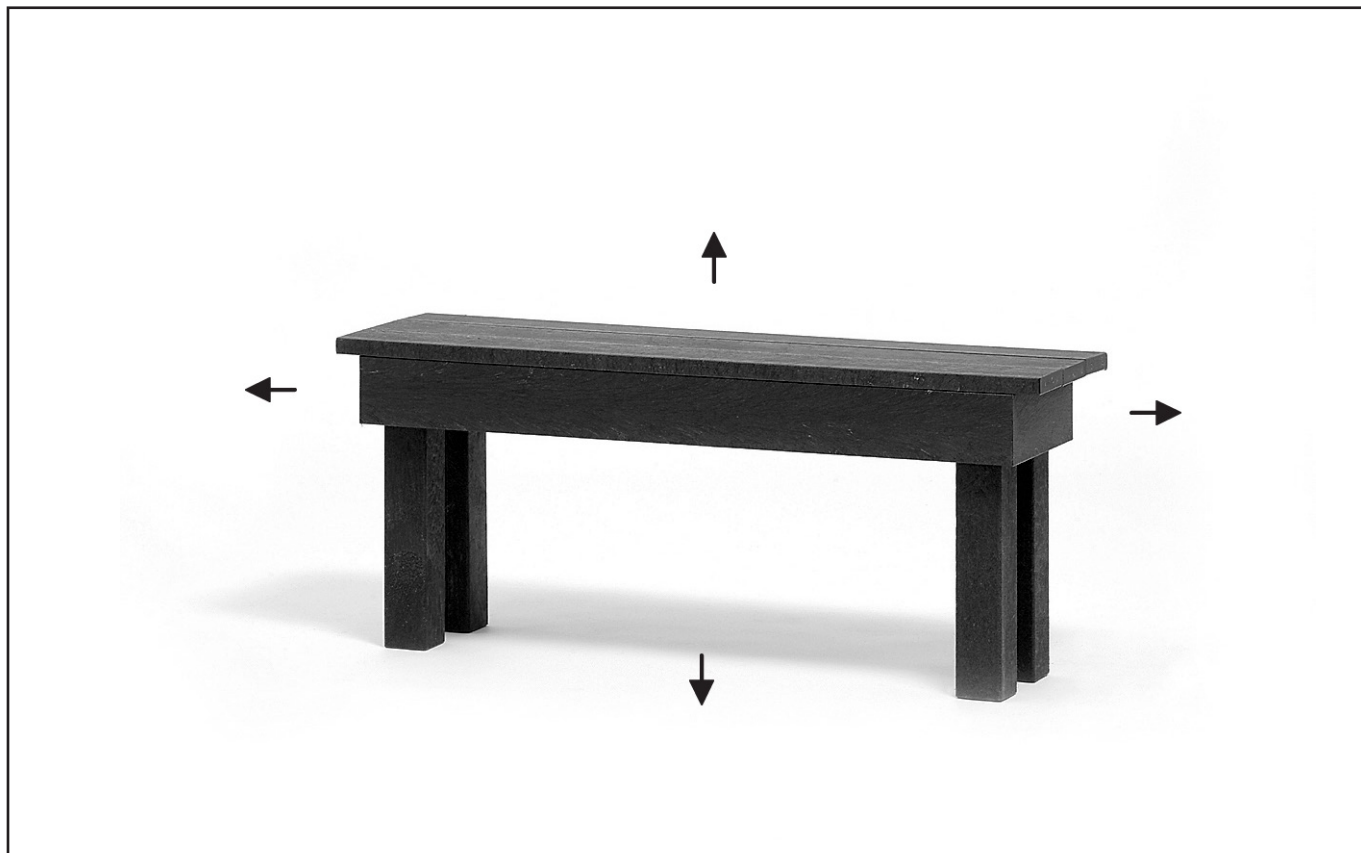

INEKEHANS | COLLECTION

custom stools & benches

material:

> recycled plastic, metal frame

sizes:

- > any widths of 10 cm
- > tables with four legs: any lengths up to 300 cm
- > tables with more legs: any lengths over 300 cm

finishes and colours:

seat lengths up to 170 cm: black, grey, white, yellow
> legs are 7 x 7 cm

seat lengths 170-250 cm: black
> legs are 10x10 cm

seat lengths 250-300 cm: black
> several legs

seat lengths over 300 cm: black
> several legs
> patchworked seat

delivery time:

- > black: max 10 weeks
- > colour: to be discussed

maintenance:

> clean with soft cloth, water and soap

features:

- > wind, water, salt, acid, UV-resistant
- > suitable for outdoor

plastics

black