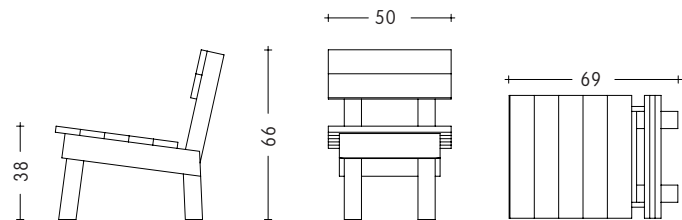

INEKEHANS | COLLECTION

relax chair

material:

> recycled plastic, metal frame

sizes:

> 50 x 69 x h:66 cm

weight & volume:

> 23 kg / 0,237 m³

dimensions:

v

plastic:

black