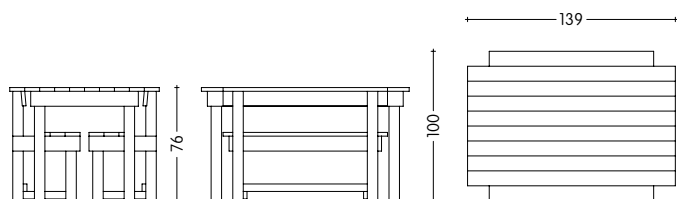

INEKEHANS | COLLECTION

deluxe set

material:

> recycled plastic, metal frame

sizes:

> table: 139 x 80 x h:76 cm

> bench: 110 x 47 x h:76 cm

weight & volume:

> 115 kg / 1,056 m³

delivery time:

> max 8 weeks

> colour: to be discussed

maintenance:

> clean with soft cloth, water and soap

features:

> benches fit under table

> wind, water, salt, acid, UV-resistant

> suitable for outdoor

dimensions:

v

plastic:

black