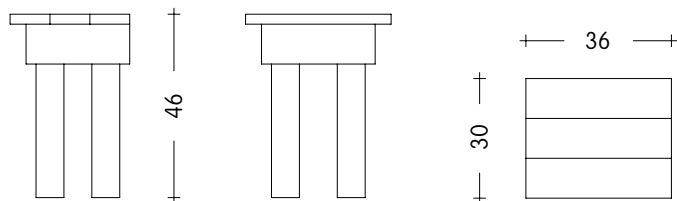

### sizes:

> 36 x 30 x h:46 cm

### dimensions:

V

plastic:

black