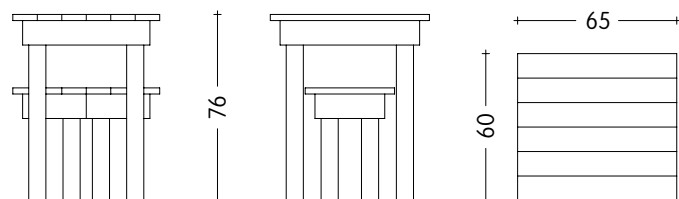

INEKEHANS | COLLECTION

tête à tête set

material:

> recycled plastic, metal frame

sizes:

> table: 65 x 60 x h:76 cm

> stool: 36 x 30 x h:46 cm

weight & volume:

> 56 kg / 0,296 m³

delivery time:

> max 8 weeks

> colour: to be discussed

maintenance:

> clean with soft cloth, water and soap

features:

> stools fit under table

> wind, water, salt, acid, UV-resistant

> suitable for outdoor

dimensions:

V

plastic:

black