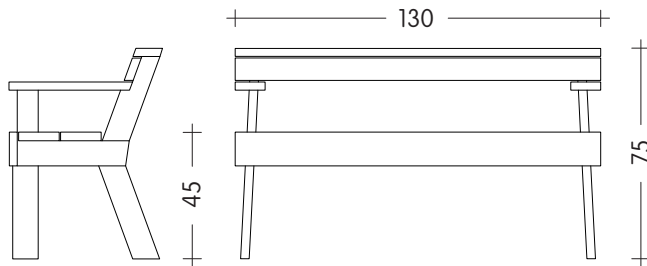

INEKEHANS | COLLECTION

berit bench with arms

material:

> accoya, non-tropical, sustainable wood

sizes:

> bench: 130 x 54,8 x h: 75cm

weight & volume:

> 0,6 m3

delivery time:

> max 8 weeks

maintenance:

> clean with soft cloth and water

features:

- > eco friendly preserved wood
- > suitable for outdoor

wood

natural