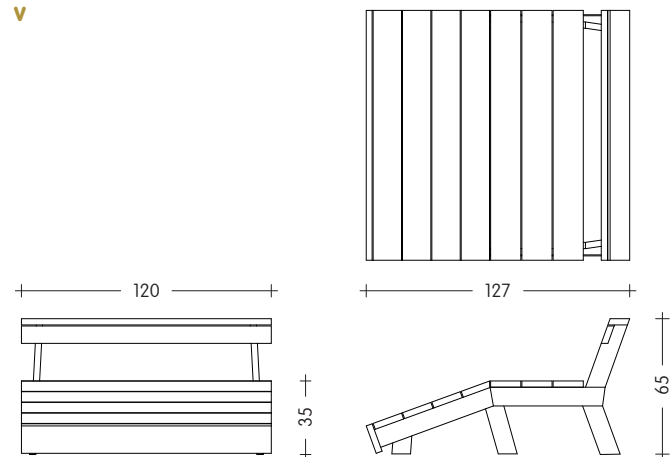

## sizes:

> 120 x 127 x h:65 cm

## dimensions:

v

wood

natural