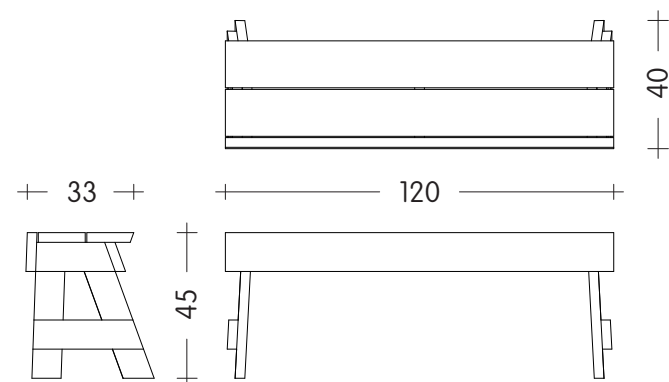

INEKEHANS | COLLECTION

berit bench

material:

> accoya, non-tropical, sustainable wood

sizes:

> 120 x 40 x h:45 cm

weight & volume:

> 0,5 m3

delivery time:

> max 8 weeks

maintenance:

> clean with soft cloth and water

features:

- > eco friendly preserved wood
- > suitable for outdoor

dimensions:

v

wood

natural