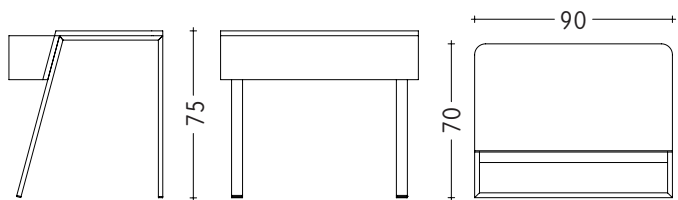

INEKEHANS | COLLECTION

wing desk for one

material and colours:

- > metal: 6 ral colours
- > wood: 4 colours natural / stained

sizes:

- > 90 x 70 x h:75 cm

weight & volume:

- > 20 kg / 0,478 m³

delivery time:

- > max 8 weeks

maintenance:

- > clean with damp cloth

features:

- > work space for one
- > storage for plants, books, cables

dimensions:

v

wood:

natural ash

red stained

white stained

grey stained

frame:

black (ral 9004)

white (ral 9016)

pink (ral 3015)

yellow (ral 1016)

olive (ral 7034)

grey (ral 7039)