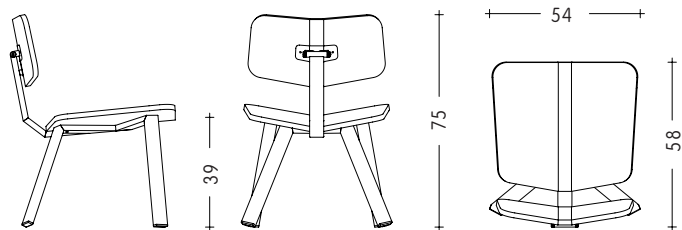

INEKEHANS | COLLECTION

swing chair low

material and colours:

- > metal: 6 ral colours
- > wood: 4 colours natural / stained

sizes:

- > 54 x 58 x h:75 cm

weight & volume:

- > 10 kg / 0,237 m³

delivery time:

- > max 8 weeks

maintenance:

- > clean with damp cloth

features:

- > flexible swing in back makes comfortable seat

dimensions:

v