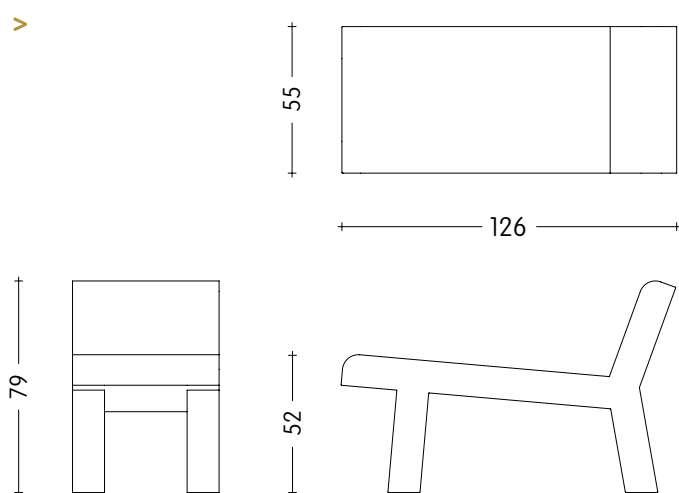

INEKEHANS | COLLECTION

high elephant

material:

- > upholstery, wood
- > own fabric on request

sizes:

- > 126 x 55 x h:79 cm

weight & volume:

- > 25 kg / 0,549 m³

delivery time:

- > max 8 weeks

features:

- > supports legs
- > feet (shoes) touch air

dimensions:

kvadrat fabrics
(any colors)