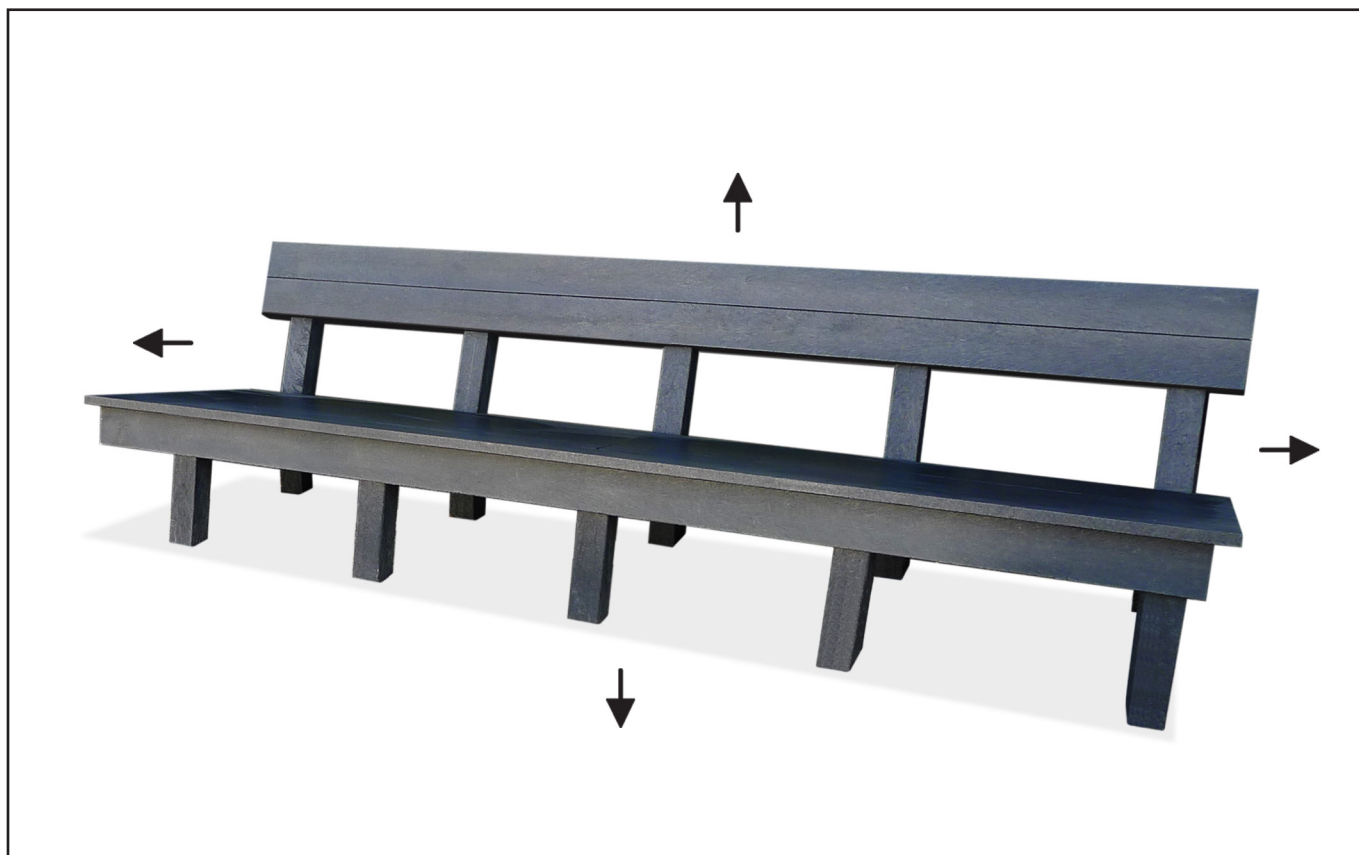

INEKEHANS | COLLECTION

custom relax benches

material:

> recycled plastic, metal frame

sizes:

> any widths of 10 cm
> any length

finishes and colours:

relax benches lengths up to 250 cm:

> colours: black, grey, white, yellow

relax benches lengths 250-300 cm:

> seats 3 cm
> colour: black

relax benches lengths over 300 cm:

> patchworked seats
> colour: black, grey, white, yellow

delivery time

> black: max 10 weeks
> colour: to be discussed

maintenance:

> clean with soft cloth, water and soap

features:

> wind, water, salt, acid, UV-resistant
> suitable for outdoor

plastic:

black