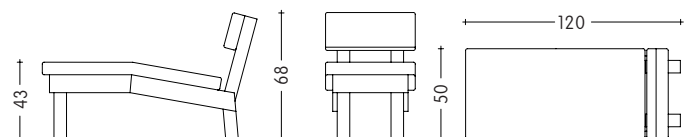

INEKEHANS | COLLECTION

relax chaise longue soft

material:

- > recycled plastic, metal frame, upholstery fabrics
- > own fabric on request

sizes:

- > 120 x 50 x h:68 cm

weight & volume:

- > 35 kg / 0,413 m³

delivery time:

- > max 8 weeks
- > colour: to be discussed

maintenance:

- > clean plastic with soft cloth, water and soap

features:

- > wind, water, salt, acid, UV-resistant
- > suitable for outdoor

dimensions:

v

plastic:

black

kvadrat fabrics (any colors)

divina

divina melange

hallingdal

tinta

tonica

tonus