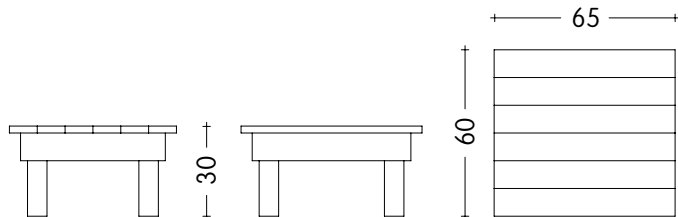

INEKEHANS | COLLECTION

relax table

material:

> recycled plastic, metal frame

sizes:

> 65 x 60 x h:30 cm

weight & volume:

> 21 kg / 0,127 m³

dimensions:

v

plastic:

black